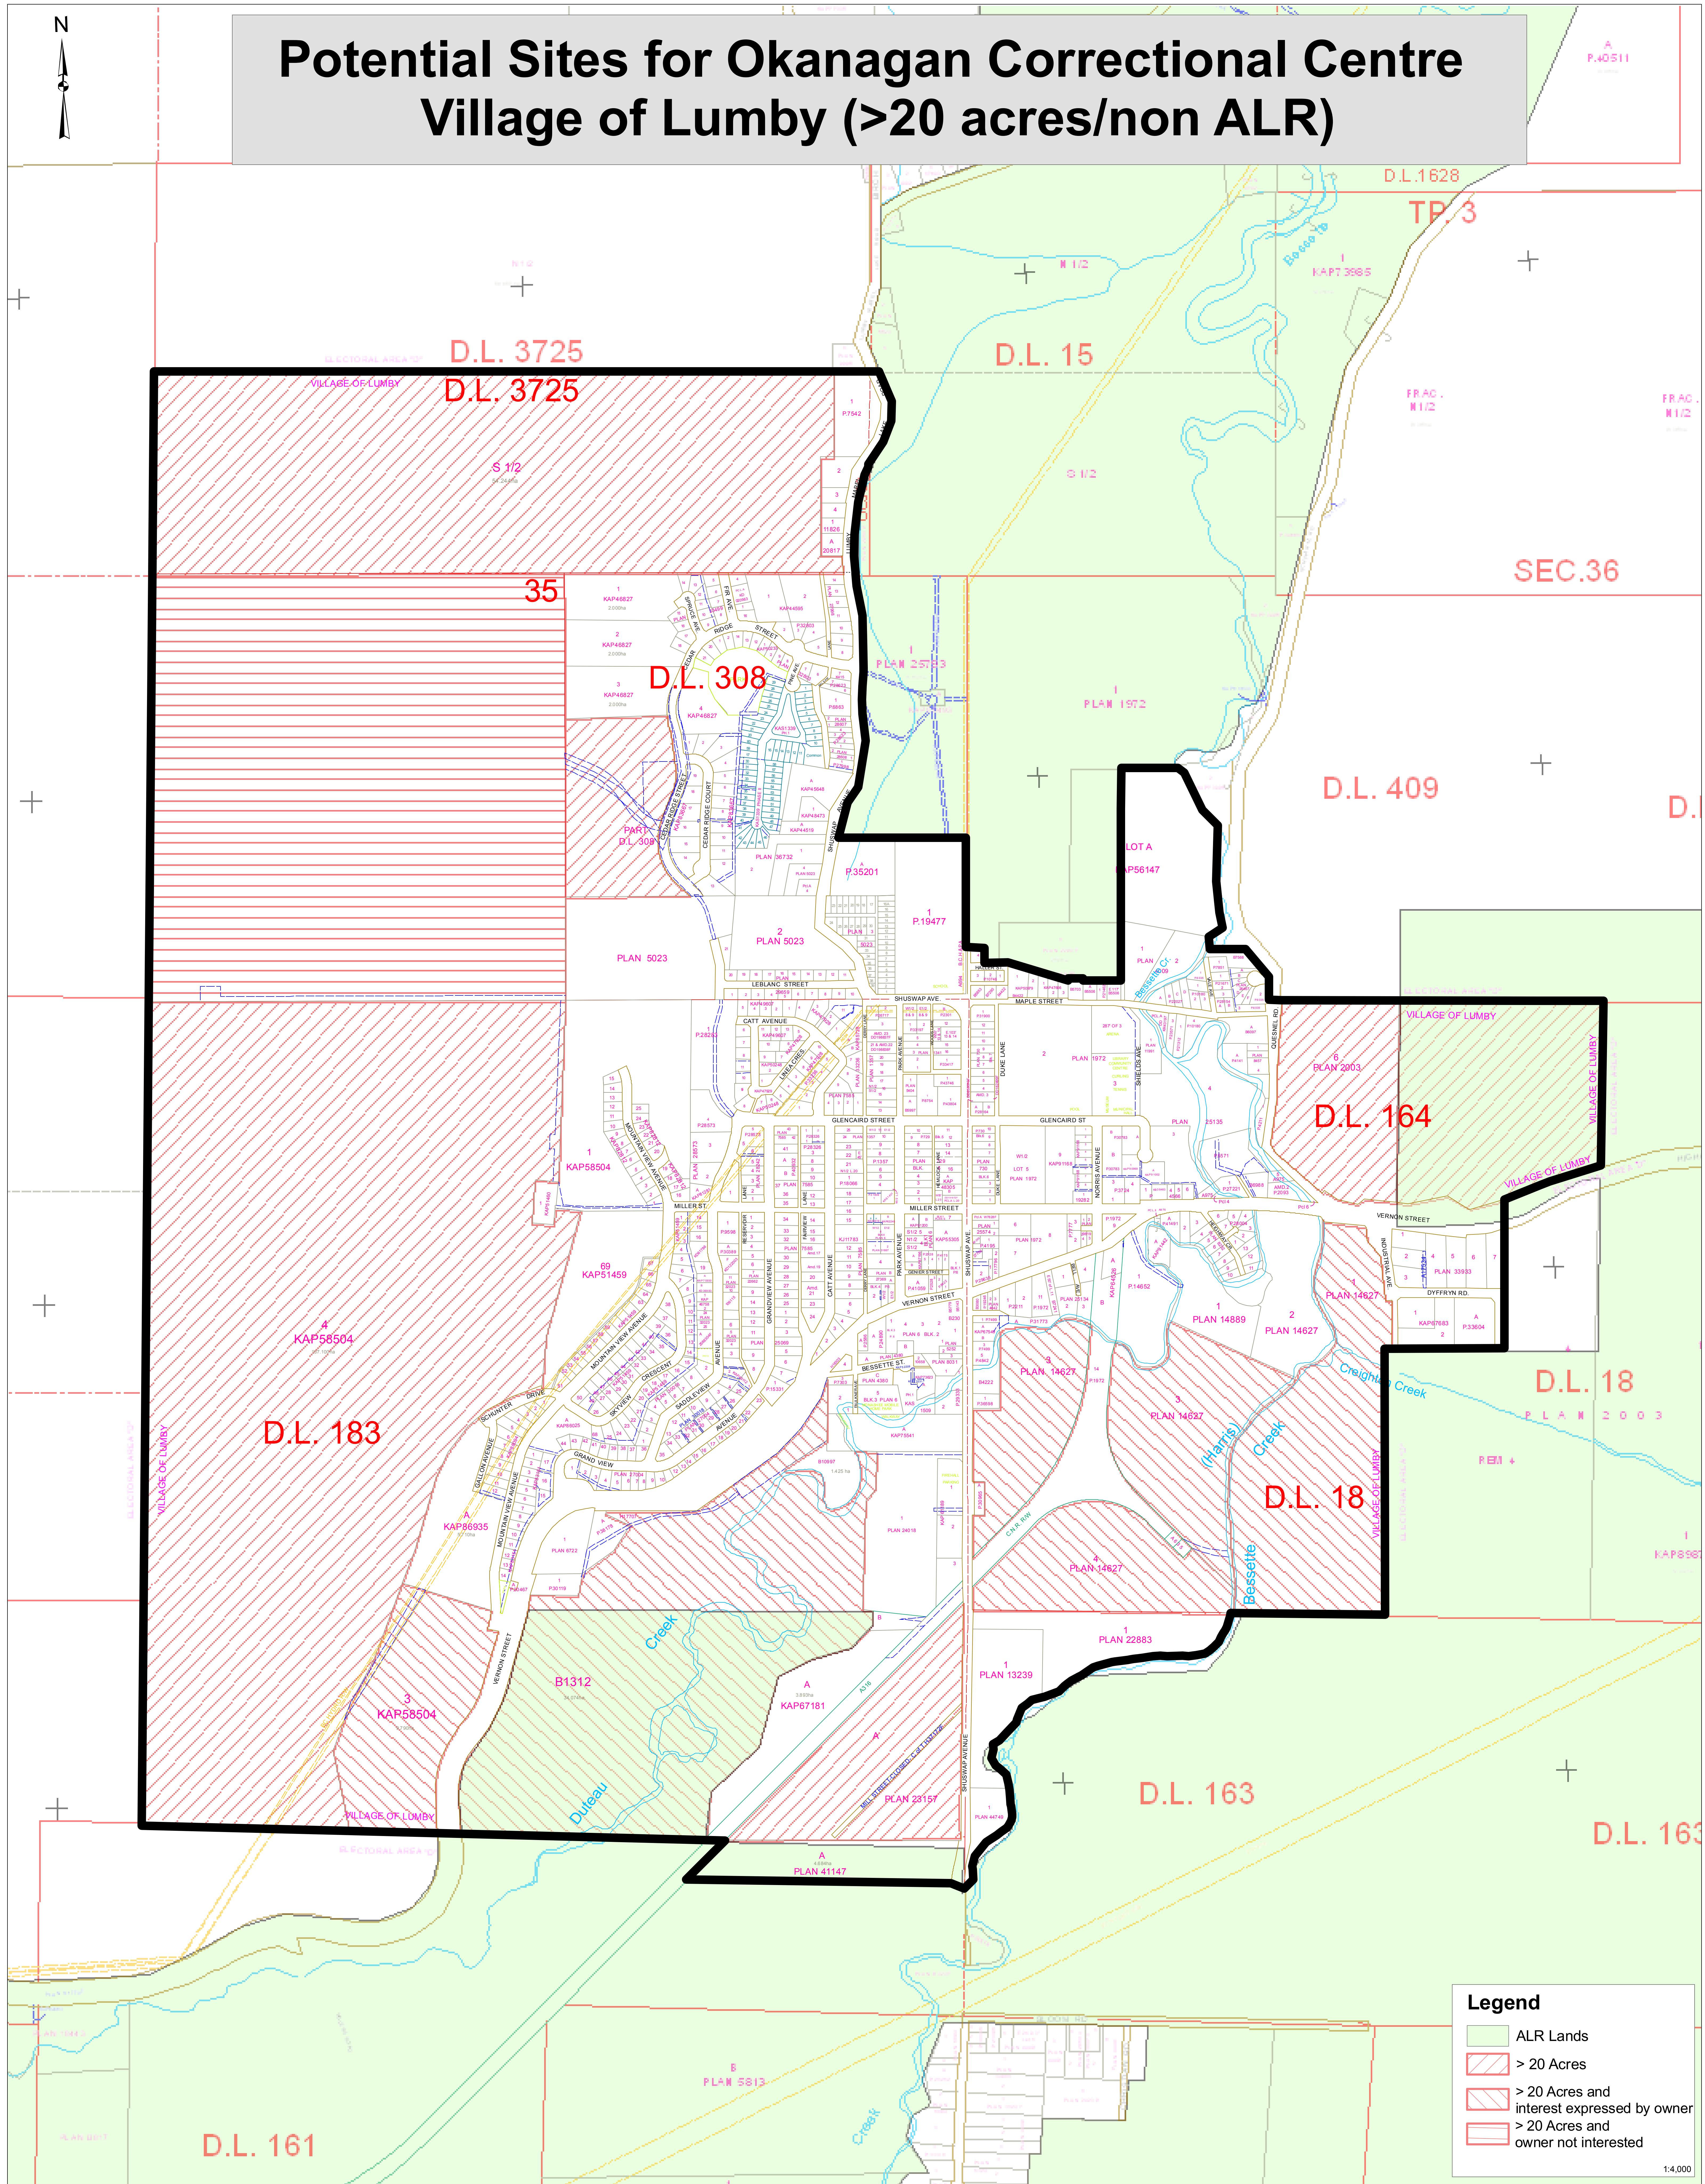

Potential Sites for Okanagan Correctional Centre Village of Lumby (>20 acres/non ALR)

Legend

- ALR Lands
- > 20 Acres
- > 20 Acres and interest expressed by owner
- > 20 Acres and owner not interested

1:4,000